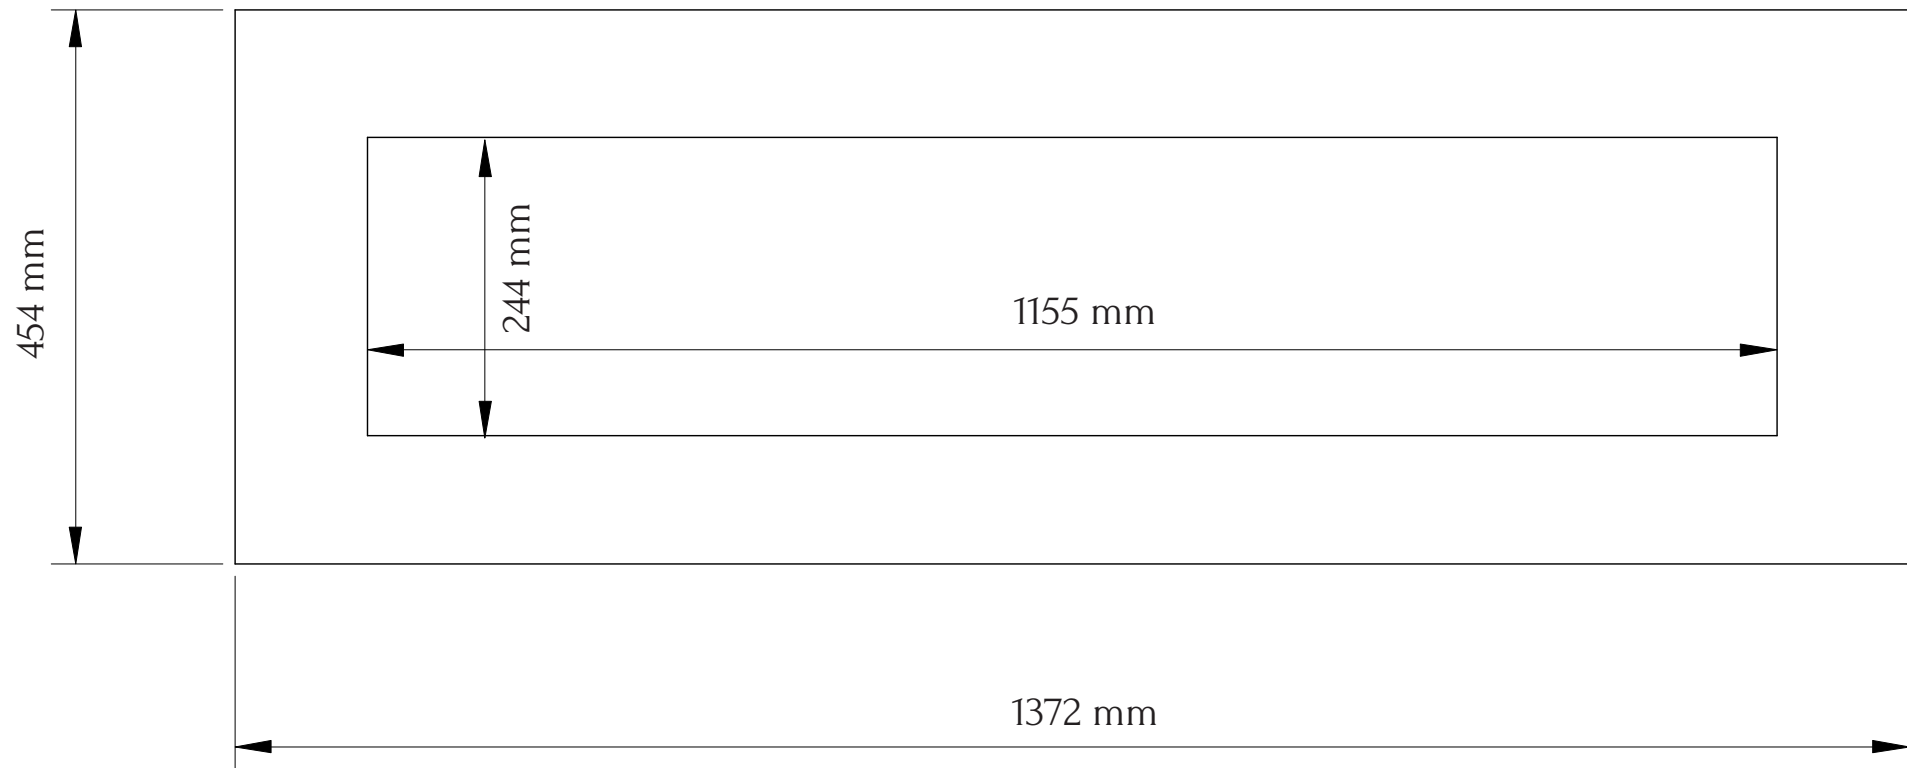

TECHNICAL SPECIFICATIONS

VOLTS		120
AMPS		12.5
WATTS		1500
HEATER	HIGH	1500 watts
	LOW	750 watts
NO HEATER		19 watts
LAMPS	QUANTITY	LED
	WATTS	
	TOTAL WATTS	22 watts
ROTOR MOTOR		1 at 5 watts
HEIGHT, WIDTH, DEPTH		16 5/8 x 48 5/8 x 4
GLASS VIEWING OPENING		9 5/8 x 45 1/2
SURROUND SIZE		17 7/8 x 54
SHIPPING SIZE		21 x 58 x 7
SHIPPING WEIGHT		73 lbs
	UNIT	
	GLASS SURROUND	Included
PLUG LOCATION		Left Side
CORD LENGTH		76"
APPROX. HEATING AREA		400 sq ft

SERIES WALL MOUNT	MODEL WM-SLIM-54		REV 1
SCALE 1" = 1'-0"	DATE: 9/1/2014		SHEET 1 OF 1

TECHNICAL SPECIFICATIONS		
VOLTS		120
AMPS		12.5
WATTS		1500
HEATER	HIGH	1500 watts
	LOW	750 watts
NO HEATER		19 watts
LAMPS	QUANTITY	LED
	WATTS	
	TOTAL WATTS	22 watts
ROTOR MOTOR		1 at 5 watts
HEIGHT, WIDTH, DEPTH		42.1 x 123.5 x 10.3 cm
GLASS VIEWING OPENING		24.4 x 115.5 cm
SURROUND SIZE		45.4 x 137.2 cm
SHIPPING SIZE		52.7 x 146.8 x 17.3 cm
SHIPPING WEIGHT		33 kg
	UNIT	
GLASS SURROUND		Included
PLUG LOCATION		Left Side
CORD LENGTH		193 cm
APPROX. HEATING AREA		37 sqm

SERIES	MODEL		REV
WALL MOUNT	WM-SLIM-54		1
SCALE 1:12	DATE: 9/1/2014	SHEET 1 OF 1	