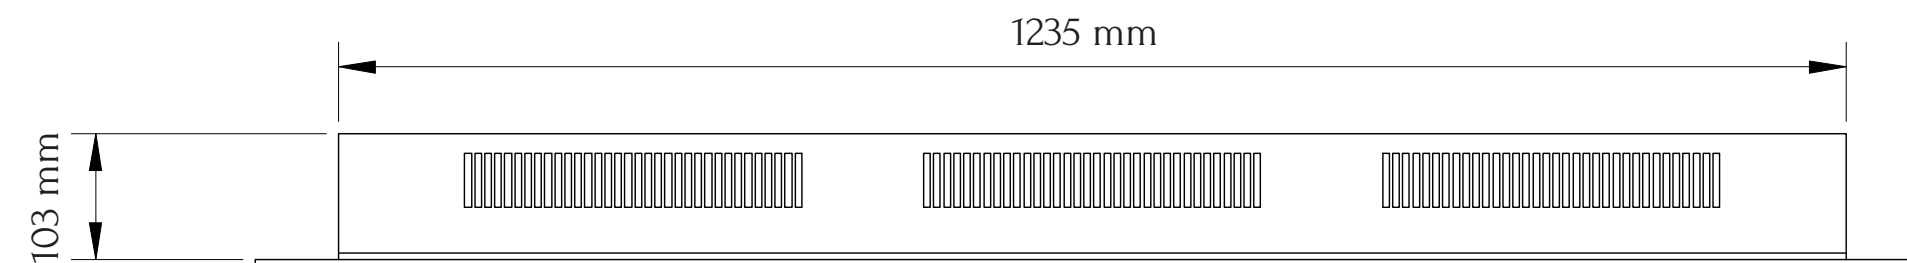

TECHNICAL SPECIFICATIONS

VOLTS		120
AMPS		12.5
WATTS		1500
HEATER	HIGH	1500 watts
	LOW	750 watts
NO HEATER		19 watts
LAMPS	QUANTITY	LED
	WATTS	
	TOTAL WATTS	22 watts
ROTOR MOTOR		1 at 5 watts
HEIGHT, WIDTH, DEPTH		16 5/8 x 48 5/8 x 4
GLASS VIEWING OPENING		9 5/8 x 45 1/2
SURROUND SIZE		17 7/8 x 54
SHIPPING SIZE		21 x 58 x 7
SHIPPING WEIGHT		73 lbs
	UNIT	
	GLASS SURROUND	Included
PLUG LOCATION		Left Side
CORD LENGTH		76"
APPROX. HEATING AREA		400 sq ft

SERIES WALL MOUNT	MODEL WM-SLIM-54		REV 1
SCALE 1" = 1'-0"	DATE: 9/1/2014		SHEET 1 OF 1

TECHNICAL SPECIFICATIONS		
VOLTS		120
AMPS		12.5
WATTS		1500
HEATER	HIGH	1500 watts
	LOW	750 watts
NO HEATER		19 watts
LAMPS	QUANTITY	LED
	WATTS	
	TOTAL WATTS	22 watts
ROTOR MOTOR		1 at 5 watts
HEIGHT, WIDTH, DEPTH		42.1 x 123.5 x 10.3 cm
GLASS VIEWING OPENING		24.4 x 115.5 cm
SURROUND SIZE		45.4 x 137.2 cm
SHIPPING SIZE		52.7 x 146.8 x 17.3 cm
SHIPPING WEIGHT		33 kg
	UNIT	
GLASS SURROUND		Included
PLUG LOCATION		Left Side
CORD LENGTH		193 cm
APPROX. HEATING AREA		37 sqm

SERIES	MODEL		REV
WALL MOUNT	WM-SLIM-54		1
SCALE 1:12	DATE: 9/1/2014	SHEET 1 OF 1	