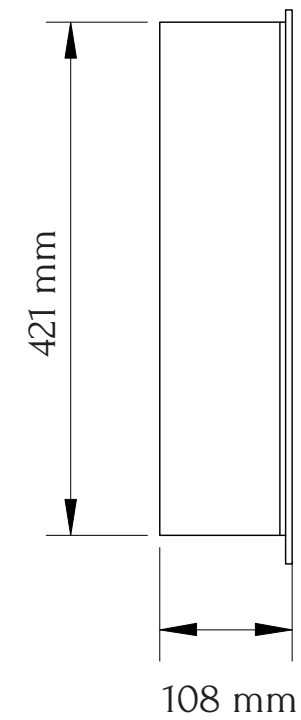

TECHNICAL SPECIFICATIONS

VOLTS		120
AMPS		12.5
WATTS		1500
HEATER	HIGH	1500 watts
	LOW	750 watts
NO HEATER		19 watts
LAMPS	QUANTITY	LED
	WATTS	
	TOTAL WATTS	22 watts
ROTOR MOTOR		1 at 5 watts
HEIGHT, WIDTH, DEPTH		16 5/8 x 48 5/8 x 4
GLASS VIEWING OPENING		9 5/8 x 45 1/2
SURROUND SIZE		17 7/8 x 54
SHIPPING SIZE		21 x 58 x 7
SHIPPING WEIGHT		73 lbs
	UNIT	
	GLASS SURROUND	Included
PLUG LOCATION		Left Side
CORD LENGTH		76"
APPROX. HEATING AREA		400 sq ft

SERIES WALL MOUNT	MODEL WM-SLIM-54		REV 1
SCALE 1" = 1'-0"	DATE: 9/1/2014		SHEET 1 OF 1

TECHNICAL SPECIFICATIONS		
VOLTS		120
AMPS		12.5
WATTS		1500
HEATER	HIGH	1500 watts
	LOW	750 watts
NO HEATER		19 watts
LAMPS	QUANTITY	LED
	WATTS	
	TOTAL WATTS	22 watts
ROTOR MOTOR		1 at 5 watts
HEIGHT, WIDTH, DEPTH		42.1 x 123.5 x 10.3 cm
GLASS VIEWING OPENING		24.4 x 115.5 cm
SURROUND SIZE		45.4 x 137.2 cm
SHIPPING SIZE		52.7 x 146.8 x 17.3 cm
SHIPPING WEIGHT		33 kg
	UNIT	
GLASS SURROUND		Included
PLUG LOCATION		Left Side
CORD LENGTH		193 cm
APPROX. HEATING AREA		37 sqm

SERIES	MODEL		REV
WALL MOUNT	WM-SLIM-54		1
SCALE 1:12	DATE: 9/1/2014	SHEET 1 OF 1	