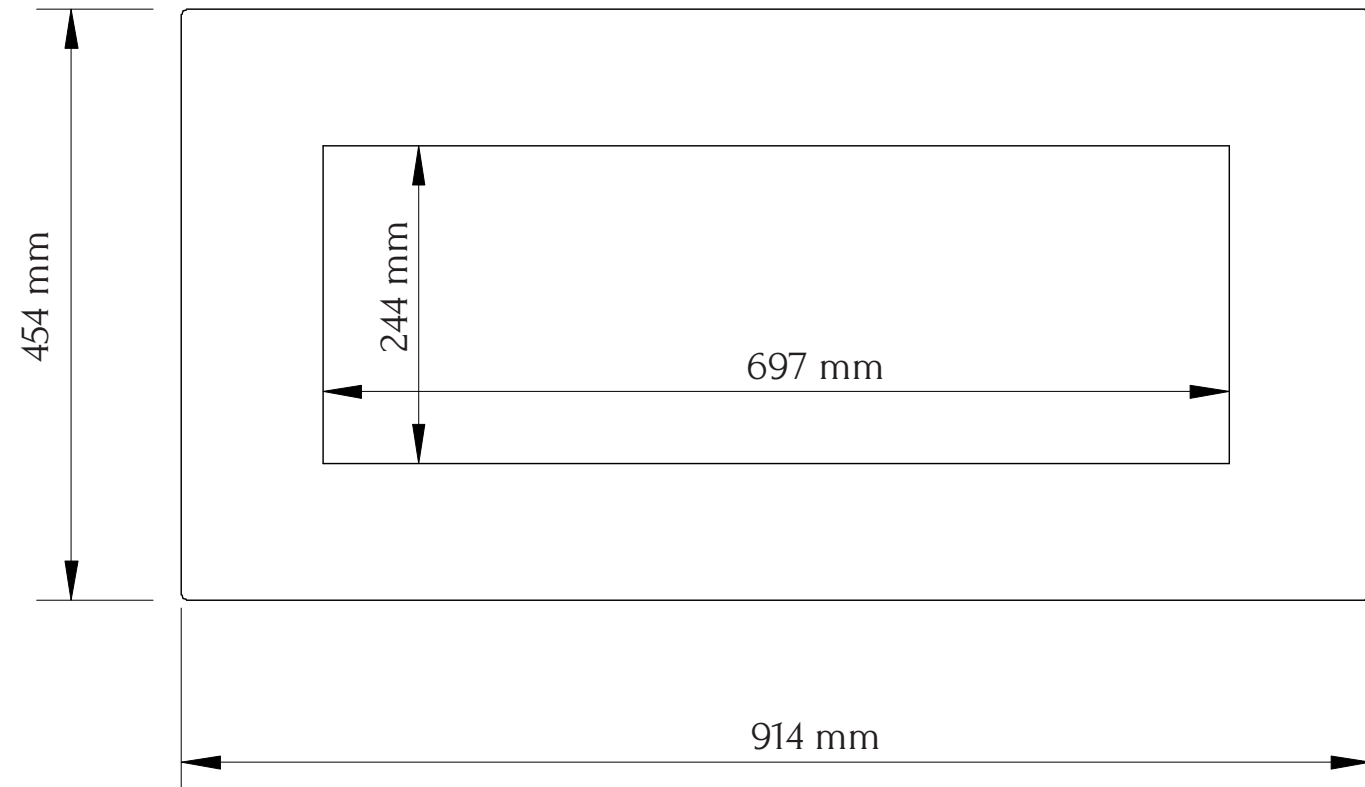

TECHNICAL SPECIFICATIONS

VOLTS		120
AMPS		12.5
WATTS		1500
HEATER	HIGH	1500 watts
	LOW	750 watts
NO HEATER		19 watts
LAMPS	QUANTITY	LED
	WATTS	
	TOTAL WATTS	22 watts
ROTOR MOTOR		1 at 5 watts
HEIGHT, WIDTH, DEPTH		16 5/8 x 30 5/8 x 4
GLASS VIEWING OPENING		9 5/8 x 27 1/2
SURROUND SIZE		17 7/8 x 36
SHIPPING SIZE		21 x 39 1/2 x 7
SHIPPING WEIGHT		38 lbs
	UNIT	
	GLASS SURROUND	Included
PLUG LOCATION		Left Side
CORD LENGTH		76"
APPROX. HEATING AREA		400 sq ft

SERIES WALL MOUNT	MODEL WM-SLIM-36		REV 1
SCALE 1" = 1'-0"	DATE: 9/1/2014		SHEET 1 OF 1

TECHNICAL SPECIFICATIONS

VOLTS		120
AMPS		12.5
WATTS		1500
HEATER	HIGH	1500 watts
	LOW	750 watts
NO HEATER		19 watts
LAMPS	QUANTITY	LED
	WATTS	
	TOTAL WATTS	22 watts
ROTOR MOTOR		1 at 5 watts
HEIGHT, WIDTH, DEPTH		42.1 x 77.7 x 10.3 cm
GLASS VIEWING OPENING		24.4 x 69.7 cm
SURROUND SIZE		45.4 x 91.4 cm
SHIPPING SIZE		52.7 x 100 x 17.3 cm
SHIPPING WEIGHT		23 kg
	UNIT	
GLASS SURROUND		Included
PLUG LOCATION		Left Side
CORD LENGTH		193 cm
APPROX. HEATING AREA		37 sqm

SERIES	MODEL		REV
WALL MOUNT	WM-SLIM-36		1
SCALE 1:12	DATE: 9/1/2014	SHEET 1 OF 1	