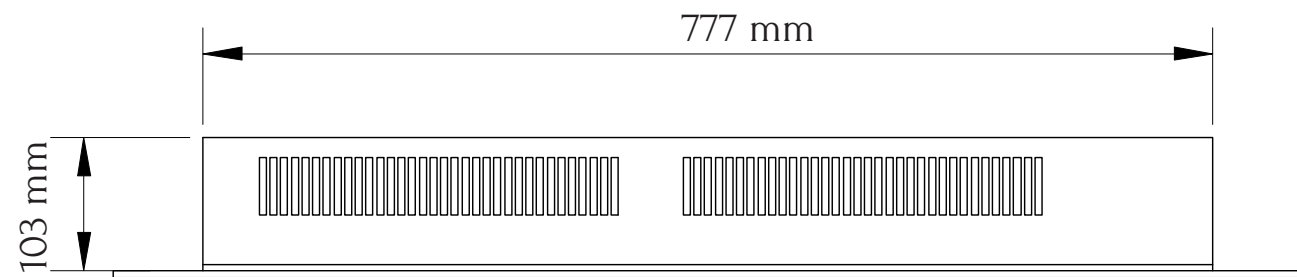

TECHNICAL SPECIFICATIONS

VOLTS		120
AMPS		12.5
WATTS		1500
HEATER	HIGH	1500 watts
	LOW	750 watts
NO HEATER		19 watts
LAMPS	QUANTITY	LED
	WATTS	
	TOTAL WATTS	22 watts
ROTOR MOTOR		1 at 5 watts
HEIGHT, WIDTH, DEPTH		16 5/8 x 30 5/8 x 4
GLASS VIEWING OPENING		9 5/8 x 27 1/2
SURROUND SIZE		17 7/8 x 36
SHIPPING SIZE		21 x 39 1/2 x 7
SHIPPING WEIGHT		38 lbs
	UNIT	
	GLASS SURROUND	Included
PLUG LOCATION		Left Side
CORD LENGTH		76"
APPROX. HEATING AREA		400 sq ft

SERIES WALL MOUNT	MODEL WM-SLIM-36		REV 1
SCALE 1" = 1'-0"	DATE: 9/1/2014		SHEET 1 OF 1

TECHNICAL SPECIFICATIONS

VOLTS		120
AMPS		12.5
WATTS		1500
HEATER	HIGH	1500 watts
	LOW	750 watts
NO HEATER		19 watts
LAMPS	QUANTITY	LED
	WATTS	
	TOTAL WATTS	22 watts
ROTOR MOTOR		1 at 5 watts
HEIGHT, WIDTH, DEPTH		42.1 x 77.7 x 10.3 cm
GLASS VIEWING OPENING		24.4 x 69.7 cm
SURROUND SIZE		45.4 x 91.4 cm
SHIPPING SIZE		52.7 x 100 x 17.3 cm
SHIPPING WEIGHT		23 kg
	UNIT	
GLASS SURROUND		Included
PLUG LOCATION		Left Side
CORD LENGTH		193 cm
APPROX. HEATING AREA		37 sqm

SERIES	MODEL		REV
WALL MOUNT	WM-SLIM-36		1
SCALE 1:12	DATE: 9/1/2014	SHEET 1 OF 1	