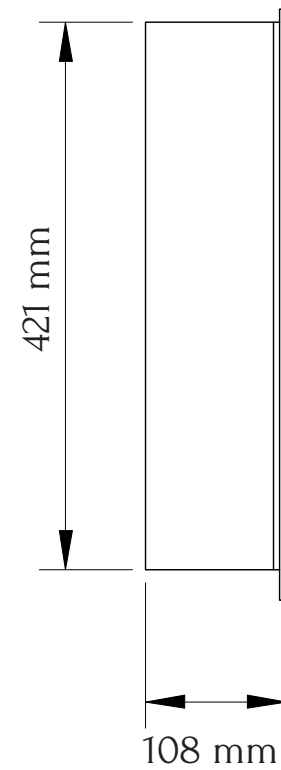

TECHNICAL SPECIFICATIONS

VOLTS		120
AMPS		12.5
WATTS		1500
HEATER	HIGH	1500 watts
	LOW	750 watts
NO HEATER		19 watts
LAMPS	QUANTITY	LED
	WATTS	
	TOTAL WATTS	22 watts
ROTOR MOTOR		1 at 5 watts
HEIGHT, WIDTH, DEPTH		16 5/8 x 30 5/8 x 4
GLASS VIEWING OPENING		9 5/8 x 27 1/2
SURROUND SIZE		17 7/8 x 36
SHIPPING SIZE		21 x 39 1/2 x 7
SHIPPING WEIGHT		38 lbs
	UNIT	
	GLASS SURROUND	Included
PLUG LOCATION		Left Side
CORD LENGTH		76"
APPROX. HEATING AREA		400 sq ft

SERIES WALL MOUNT	MODEL WM-SLIM-36		REV 1
SCALE 1" = 1'-0"	DATE: 9/1/2014		SHEET 1 OF 1

TECHNICAL SPECIFICATIONS

VOLTS		120
AMPS		12.5
WATTS		1500
HEATER	HIGH	1500 watts
	LOW	750 watts
NO HEATER		19 watts
LAMPS	QUANTITY	LED
	WATTS	
	TOTAL WATTS	22 watts
ROTOR MOTOR		1 at 5 watts
HEIGHT, WIDTH, DEPTH		42.1 x 77.7 x 10.3 cm
GLASS VIEWING OPENING		24.4 x 69.7 cm
SURROUND SIZE		45.4 x 91.4 cm
SHIPPING SIZE		52.7 x 100 x 17.3 cm
SHIPPING WEIGHT		23 kg
	UNIT	
GLASS SURROUND		Included
PLUG LOCATION		Left Side
CORD LENGTH		193 cm
APPROX. HEATING AREA		37 sqm

SERIES	MODEL		REV
WALL MOUNT	WM-SLIM-36		1
SCALE 1:12	DATE: 9/1/2014	SHEET 1 OF 1	