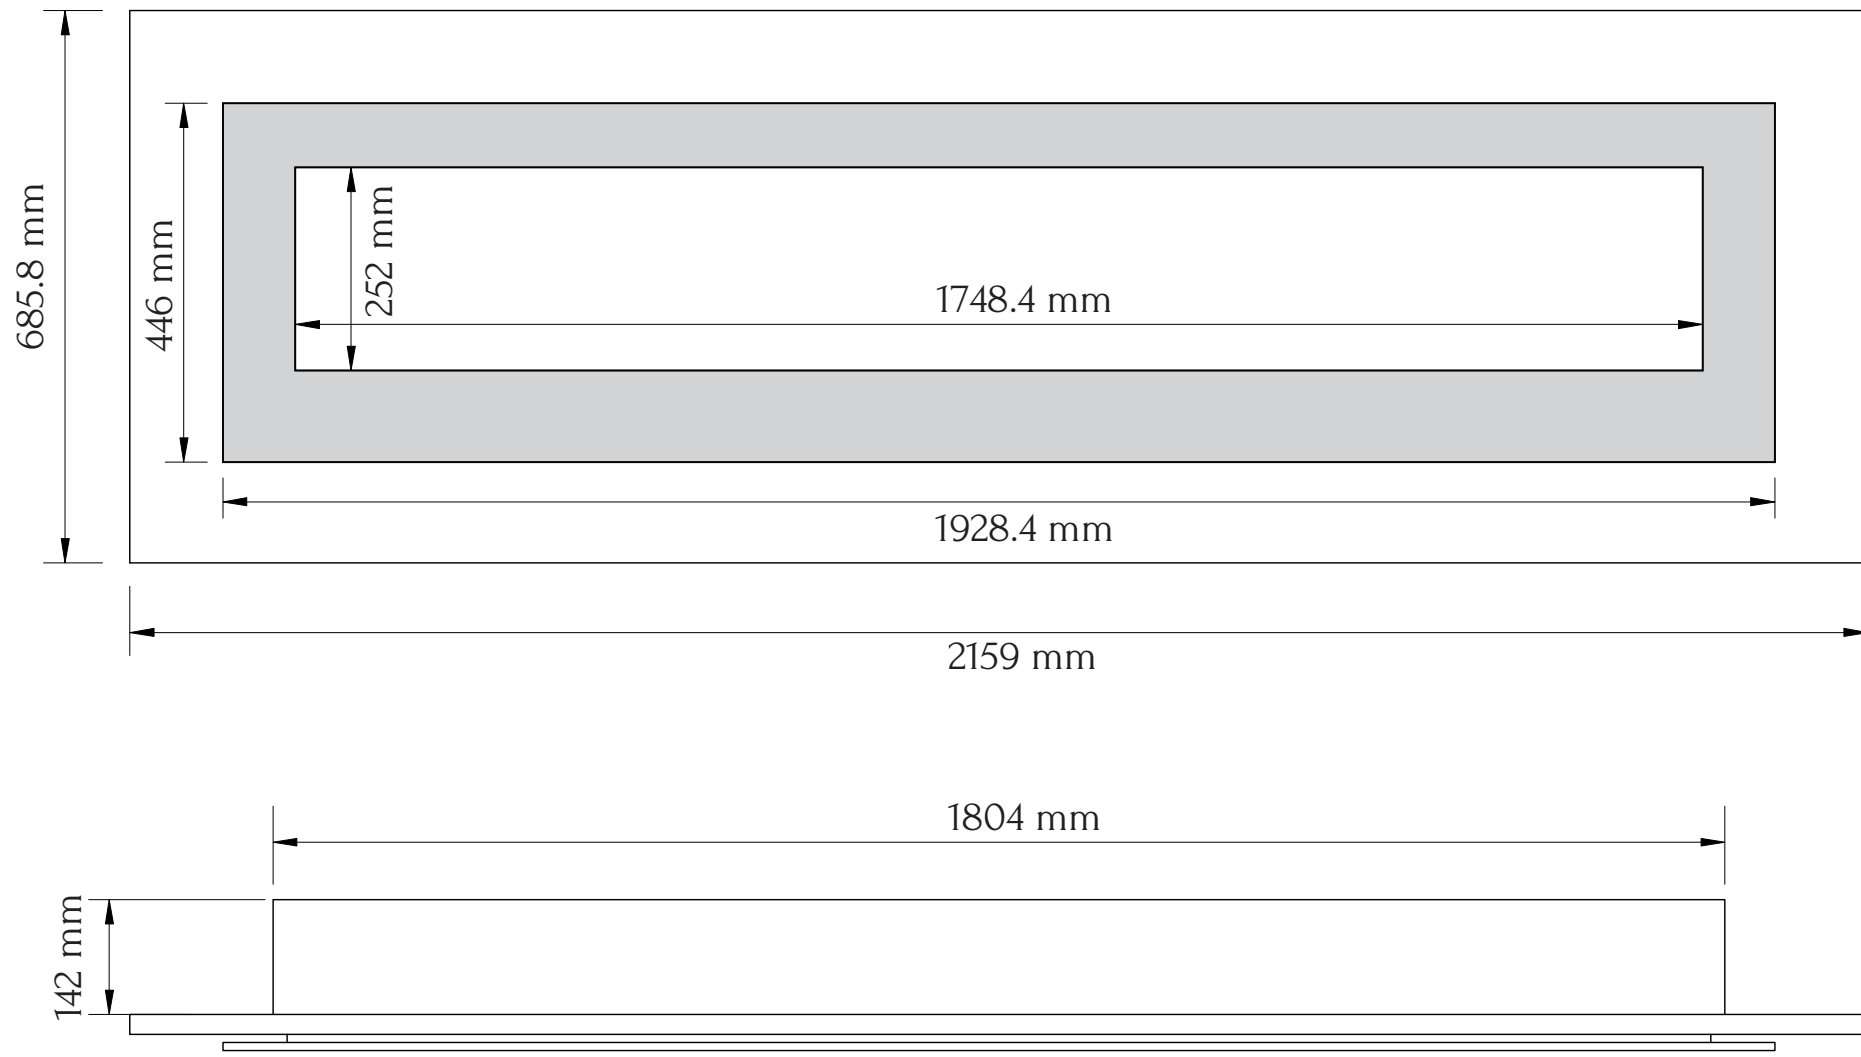

TECHNICAL SPECIFICATIONS

VOLTS		120
AMPS		12.5
WATTS		1500
HEATER	HIGH	1500 watts
	LOW	750 watts
NO HEATER		19 watts
LAMPS	QUANTITY	LED
	WATTS	
	TOTAL WATTS	22 watts
ROTOR MOTOR		1 at 5 watts
HEIGHT, WIDTH, DEPTH		21 x 71 x 5 5/8
GLASS VIEWING OPENING		9 7/8 x 68 7/8
SURROUND SIZE		27 x 85
SHIPPING SIZE		30 1/4 x 86 1/2 x 10 1/4
SHIPPING WEIGHT		132 lbs
	UNIT	
	STEEL SURROUND	Included
PLUG LOCATION		Left Side
CORD LENGTH		76"
APPROX. HEATING AREA		400 sq ft

SERIES LINEAR	MODEL WM-FML-85		REV 1
SCALE 1" = 1'-0"	DATE: 9/1/2014		SHEET 1 OF 1

TECHNICAL SPECIFICATIONS

VOLTS		120
AMPS		12.5
WATTS		1500
HEATER	HIGH	1500 watts
	LOW	750 watts
NO HEATER		19 watts
LAMPS	QUANTITY	LED
	WATTS	
	TOTAL WATTS	22 watts
ROTOR MOTOR		1 at 5 watts
HEIGHT, WIDTH, DEPTH		53.4 x 180.4 x 14.2 cm
GLASS VIEWING OPENING		25.2 x 174.8 cm
SURROUND SIZE		68.6 x 215.9 cm
SHIPPING SIZE		76.8 x 219.7 x 25.5 cm
SHIPPING WEIGHT		60 kg
	UNIT	
STEEL SURROUND		Included
PLUG LOCATION		Left Side
CORD LENGTH		193 cm
APPROX. HEATING AREA		37 sqm

SERIES	MODEL		REV
LINEAR	WM-FML-85		1
SCALE 1:12	DATE: 9/1/2014	SHEET 1 OF 1	