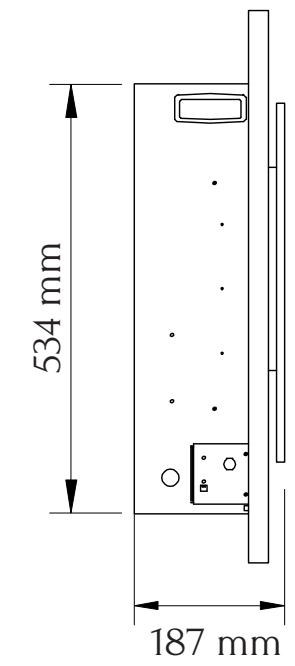

TECHNICAL SPECIFICATIONS

VOLTS		120
AMPS		12.5
WATTS		1500
HEATER	HIGH	1500 watts
	LOW	750 watts
NO HEATER		19 watts
LAMPS	QUANTITY	LED
	WATTS	
	TOTAL WATTS	22 watts
ROTOR MOTOR		1 at 5 watts
HEIGHT, WIDTH, DEPTH		21 x 71 x 5 5/8
GLASS VIEWING OPENING		9 7/8 x 68 7/8
SURROUND SIZE		27 x 85
SHIPPING SIZE		30 1/4 x 86 1/2 x 10 1/4
SHIPPING WEIGHT		132 lbs
	UNIT	
	STEEL SURROUND	Included
PLUG LOCATION		Left Side
CORD LENGTH		76"
APPROX. HEATING AREA		400 sq ft

SERIES LINEAR	MODEL WM-FML-85		REV 1
SCALE 1" = 1'-0"	DATE: 9/1/2014		SHEET 1 OF 1

TECHNICAL SPECIFICATIONS

VOLTS		120
AMPS		12.5
WATTS		1500
HEATER	HIGH	1500 watts
	LOW	750 watts
NO HEATER		19 watts
LAMPS	QUANTITY	LED
	WATTS	
	TOTAL WATTS	22 watts
ROTOR MOTOR		1 at 5 watts
HEIGHT, WIDTH, DEPTH		53.4 x 180.4 x 14.2 cm
GLASS VIEWING OPENING		25.2 x 174.8 cm
SURROUND SIZE		68.6 x 215.9 cm
SHIPPING SIZE		76.8 x 219.7 x 25.5 cm
SHIPPING WEIGHT		60 kg
	UNIT	
STEEL SURROUND		Included
PLUG LOCATION		Left Side
CORD LENGTH		193 cm
APPROX. HEATING AREA		37 sqm

SERIES	MODEL		REV
LINEAR	WM-FML-85		1
SCALE 1:12	DATE: 9/1/2014	SHEET 1 OF 1	