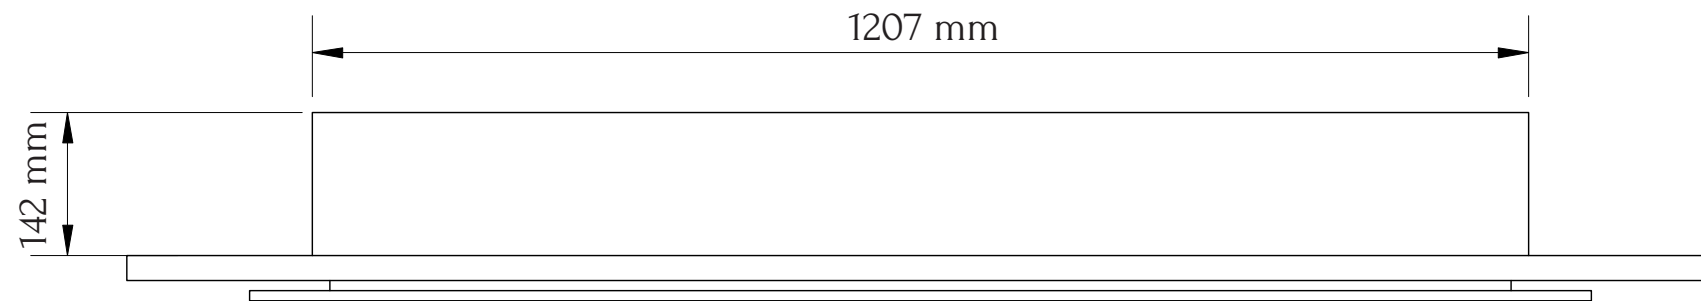

TECHNICAL SPECIFICATIONS		
VOLTS		120
AMPS		12.5
WATTS		1500
HEATER	HIGH	1500 watts
	LOW	750 watts
NO HEATER		19 watts
LAMPS	QUANTITY	LED
	WATTS	
	TOTAL WATTS	22 watts
ROTOR MOTOR		1 at 5 watts
HEIGHT, WIDTH, DEPTH		21 x 47 1/2 x 5 5/8
GLASS VIEWING OPENING		9 7/8 x 45 3/8
SURROUND SIZE		27 x 62
SHIPPING SIZE		30 1/4 x 63 1/2 x 10 1/4
SHIPPING WEIGHT		97 lbs
	UNIT	
	STEEL SURROUND	Included
PLUG LOCATION		Left Side
CORD LENGTH		76"
APPROX. HEATING AREA		400 sq ft

SERIES LINEAR	MODEL WM-FML-62		REV 1
SCALE 1" = 1'-0"	DATE: 9/1/2014		SHEET 1 OF 1

TECHNICAL SPECIFICATIONS

VOLTS		120
AMPS		12.5
WATTS		1500
HEATER	HIGH	1500 watts
	LOW	750 watts
NO HEATER		19 watts
LAMPS	QUANTITY	LED
	WATTS	
	TOTAL WATTS	22 watts
ROTOR MOTOR		1 at 5 watts
HEIGHT, WIDTH, DEPTH		53.4 x 120.7 x 14.2 cm
GLASS VIEWING OPENING		25.2 x 115.2 cm
SURROUND SIZE		68.6 x 157.5 cm
SHIPPING SIZE		76.8 x 161.3 x 25.5 cm
SHIPPING WEIGHT		44 kg
STEEL SURROUND	UNIT	
		Included
PLUG LOCATION		Left Side
CORD LENGTH		193 cm
APPROX. HEATING AREA		37 sqm

SERIES	MODEL		REV
LINEAR	WM-FML-62		1
SCALE 1:12	DATE: 9/1/2014	SHEET 1 OF 1	