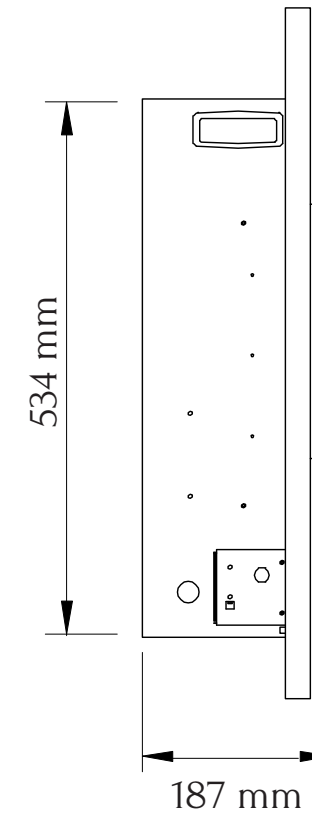

TECHNICAL SPECIFICATIONS		
VOLTS		120
AMPS		12.5
WATTS		1500
HEATER	HIGH	1500 watts
	LOW	750 watts
NO HEATER		19 watts
LAMPS	QUANTITY	LED
	WATTS	
	TOTAL WATTS	22 watts
ROTOR MOTOR		1 at 5 watts
HEIGHT, WIDTH, DEPTH		21 x 47 1/2 x 5 5/8
GLASS VIEWING OPENING		9 7/8 x 45 3/8
SURROUND SIZE		27 x 62
SHIPPING SIZE		30 1/4 x 63 1/2 x 10 1/4
SHIPPING WEIGHT		97 lbs
	UNIT	
	STEEL SURROUND	Included
PLUG LOCATION		Left Side
CORD LENGTH		76"
APPROX. HEATING AREA		400 sq ft

SERIES LINEAR	MODEL WM-FML-62		REV 1
SCALE 1" = 1'-0"	DATE: 9/1/2014		SHEET 1 OF 1

TECHNICAL SPECIFICATIONS

VOLTS		120
AMPS		12.5
WATTS		1500
HEATER	HIGH	1500 watts
	LOW	750 watts
NO HEATER		19 watts
LAMPS	QUANTITY	LED
	WATTS	
	TOTAL WATTS	22 watts
ROTOR MOTOR		1 at 5 watts
HEIGHT, WIDTH, DEPTH		53.4 x 120.7 x 14.2 cm
GLASS VIEWING OPENING		25.2 x 115.2 cm
SURROUND SIZE		68.6 x 157.5 cm
SHIPPING SIZE		76.8 x 161.3 x 25.5 cm
SHIPPING WEIGHT		44 kg
STEEL SURROUND	UNIT	
		Included
PLUG LOCATION		Left Side
CORD LENGTH		193 cm
APPROX. HEATING AREA		37 sqm

SERIES	MODEL		REV
LINEAR	WM-FML-62		1
SCALE 1:12	DATE: 9/1/2014	SHEET 1 OF 1	