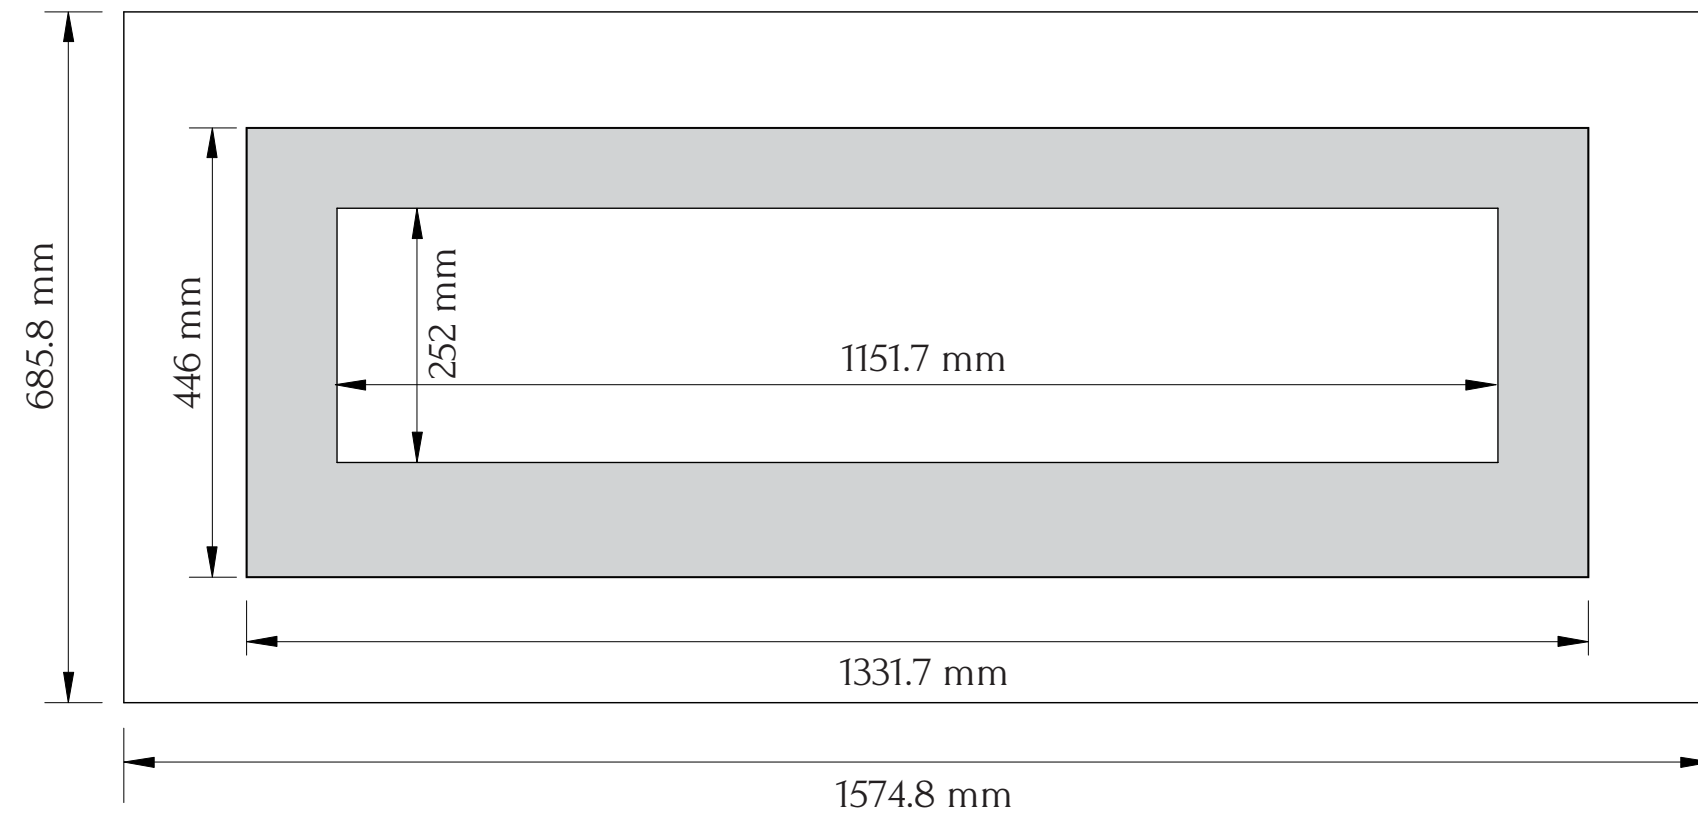

TECHNICAL SPECIFICATIONS		
VOLTS		120
AMPS		12.5
WATTS		1500
HEATER	HIGH	1500 watts
	LOW	750 watts
NO HEATER		19 watts
LAMPS	QUANTITY	LED
	WATTS	
	TOTAL WATTS	22 watts
ROTOR MOTOR		1 at 5 watts
HEIGHT, WIDTH, DEPTH		21 x 47 1/2 x 5 5/8
GLASS VIEWING OPENING		9 7/8 x 45 3/8
SURROUND SIZE		27 x 62
SHIPPING SIZE		30 1/4 x 63 1/2 x 10 1/4
SHIPPING WEIGHT		97 lbs
	UNIT	
	STEEL SURROUND	Included
PLUG LOCATION		Left Side
CORD LENGTH		76"
APPROX. HEATING AREA		400 sq ft

SERIES LINEAR	MODEL WM-FML-62		REV 1
SCALE 1" = 1'-0"	DATE: 9/1/2014		SHEET 1 OF 1

TECHNICAL SPECIFICATIONS

VOLTS		120
AMPS		12.5
WATTS		1500
HEATER	HIGH	1500 watts
	LOW	750 watts
NO HEATER		19 watts
LAMPS	QUANTITY	LED
	WATTS	
	TOTAL WATTS	22 watts
ROTOR MOTOR		1 at 5 watts
HEIGHT, WIDTH, DEPTH		53.4 x 120.7 x 14.2 cm
GLASS VIEWING OPENING		25.2 x 115.2 cm
SURROUND SIZE		68.6 x 157.5 cm
SHIPPING SIZE		76.8 x 161.3 x 25.5 cm
SHIPPING WEIGHT		44 kg
STEEL SURROUND	UNIT	
		Included
PLUG LOCATION		Left Side
CORD LENGTH		193 cm
APPROX. HEATING AREA		37 sqm

SERIES	MODEL		REV
LINEAR	WM-FML-62		1
SCALE 1:12	DATE: 9/1/2014	SHEET 1 OF 1	