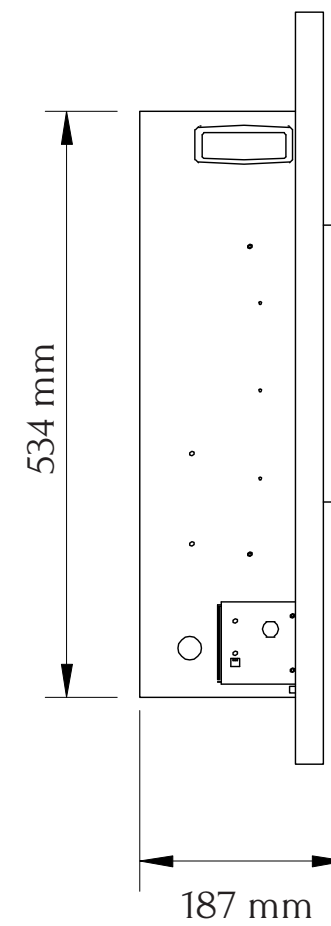

TECHNICAL SPECIFICATIONS

VOLTS		120
AMPS		12.5
WATTS		1500
HEATER	HIGH	1500 watts
	LOW	750 watts
NO HEATER		19 watts
LAMPS	QUANTITY	LED
	WATTS	
	TOTAL WATTS	22 watts
ROTOR MOTOR		1 at 5 watts
HEIGHT, WIDTH, DEPTH		21 x 25 1/2 x 5 5/8
GLASS VIEWING OPENING		9 7/8 x 23 3/8
SURROUND SIZE		27 x 40
SHIPPING SIZE		30 1/4 x 42 3/4 x 10 1/4
SHIPPING WEIGHT	UNIT	64 lbs
	STEEL SURROUND	Included
PLUG LOCATION		Left Side
CORD LENGTH		76"
APPROX. HEATING AREA		400 sq ft

SERIES LINEAR	MODEL WM-FML-40		REV 1
SCALE 1" = 1'-0"	DATE: 9/1/2014		SHEET 1 OF 1

TECHNICAL SPECIFICATIONS		
VOLTS		120
AMPS		12.5
WATTS		1500
HEATER	HIGH	1500 watts
	LOW	750 watts
NO HEATER		19 watts
LAMPS	QUANTITY	LED
	WATTS	
	TOTAL WATTS	22 watts
ROTOR MOTOR		1 at 5 watts
HEIGHT, WIDTH, DEPTH		53.4 x 64.9 x 14.2 cm
GLASS VIEWING OPENING		25.2 x 58.3 cm
SURROUND SIZE		68.6 x 101.6 cm
SHIPPING SIZE		76.8 x 108.4 x 25.5 cm
SHIPPING WEIGHT		29 kg
	UNIT	
	STEEL SURROUND	Included
PLUG LOCATION		Left Side
CORD LENGTH		193 cm
APPROX. HEATING AREA		37 sqm

SERIES	MODEL		REV
LINEAR	WM-FML-40		1
SCALE 1:12	DATE: 9/1/2014	SHEET 1 OF 1	