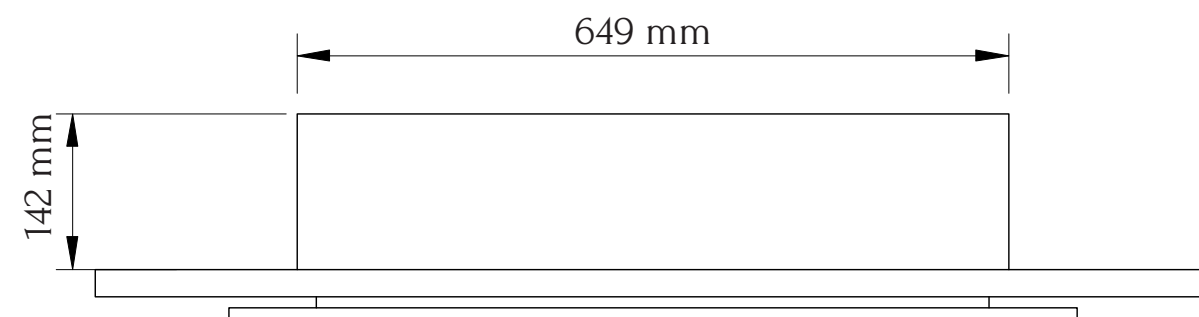

TECHNICAL SPECIFICATIONS

VOLTS		120
AMPS		12.5
WATTS		1500
HEATER	HIGH	1500 watts
	LOW	750 watts
NO HEATER		19 watts
LAMPS	QUANTITY	LED
	WATTS	
	TOTAL WATTS	22 watts
ROTOR MOTOR		1 at 5 watts
HEIGHT, WIDTH, DEPTH		21 x 25 1/2 x 5 5/8
GLASS VIEWING OPENING		9 7/8 x 23 3/8
SURROUND SIZE		27 x 40
SHIPPING SIZE		30 1/4 x 42 3/4 x 10 1/4
SHIPPING WEIGHT	UNIT	64 lbs
	STEEL SURROUND	Included
PLUG LOCATION		Left Side
CORD LENGTH		76"
APPROX. HEATING AREA		400 sq ft

SERIES LINEAR	MODEL WM-FML-40		REV 1
SCALE 1" = 1'-0"	DATE: 9/1/2014		SHEET 1 OF 1

TECHNICAL SPECIFICATIONS		
VOLTS		120
AMPS		12.5
WATTS		1500
HEATER	HIGH	1500 watts
	LOW	750 watts
NO HEATER		19 watts
LAMPS	QUANTITY	LED
	WATTS	
	TOTAL WATTS	22 watts
ROTOR MOTOR		1 at 5 watts
HEIGHT, WIDTH, DEPTH		53.4 x 64.9 x 14.2 cm
GLASS VIEWING OPENING		25.2 x 58.3 cm
SURROUND SIZE		68.6 x 101.6 cm
SHIPPING SIZE		76.8 x 108.4 x 25.5 cm
SHIPPING WEIGHT		29 kg
	UNIT	
	STEEL SURROUND	Included
PLUG LOCATION		Left Side
CORD LENGTH		193 cm
APPROX. HEATING AREA		37 sqm

SERIES	MODEL		REV
LINEAR	WM-FML-40		1
SCALE 1:12	DATE: 9/1/2014	SHEET 1 OF 1	