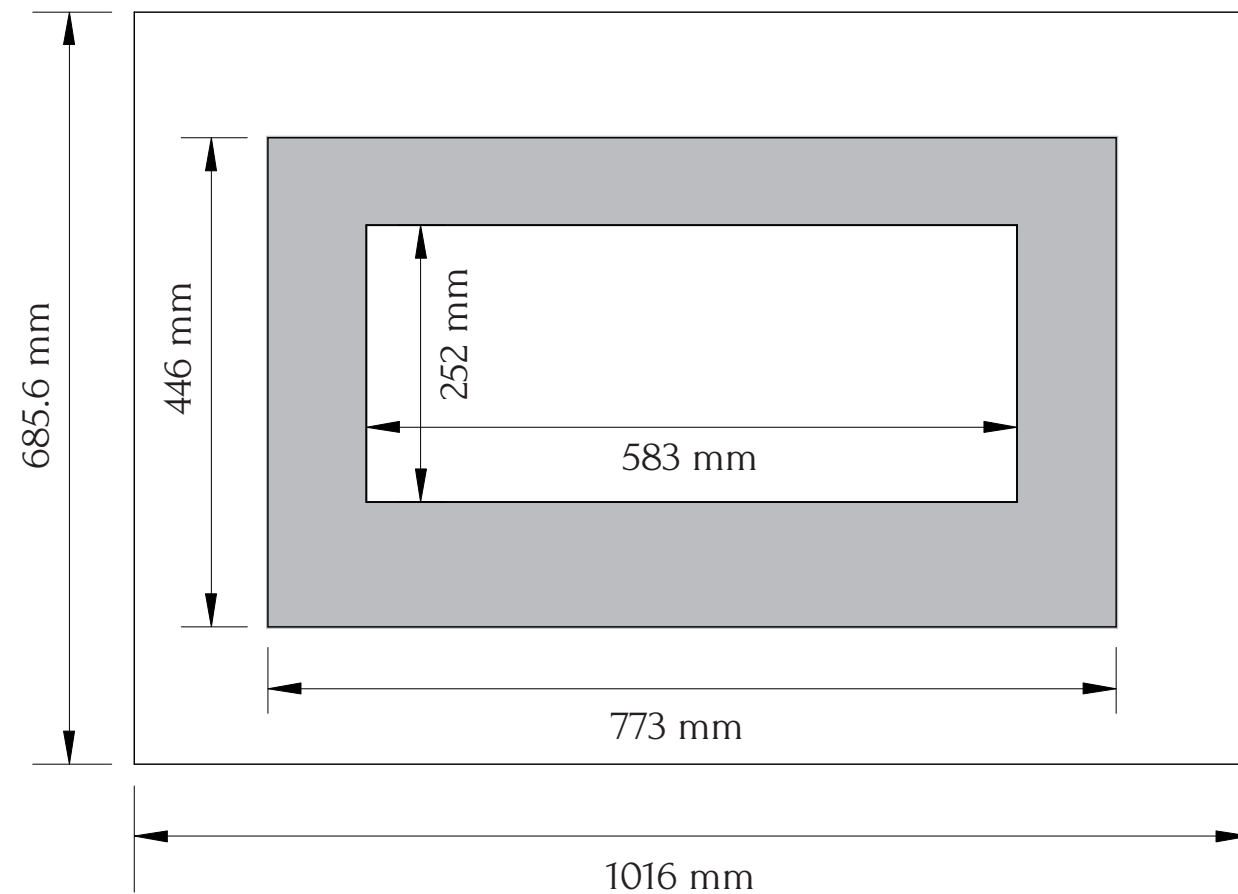

TECHNICAL SPECIFICATIONS

VOLTS		120
AMPS		12.5
WATTS		1500
HEATER	HIGH	1500 watts
	LOW	750 watts
NO HEATER		19 watts
LAMPS	QUANTITY	LED
	WATTS	
	TOTAL WATTS	22 watts
ROTOR MOTOR		1 at 5 watts
HEIGHT, WIDTH, DEPTH		21 x 25 1/2 x 5 5/8
GLASS VIEWING OPENING		9 7/8 x 23 3/8
SURROUND SIZE		27 x 40
SHIPPING SIZE		30 1/4 x 42 3/4 x 10 1/4
SHIPPING WEIGHT	UNIT	64 lbs
	STEEL SURROUND	Included
PLUG LOCATION		Left Side
CORD LENGTH		76"
APPROX. HEATING AREA		400 sq ft

SERIES LINEAR	MODEL WM-FML-40		REV 1
SCALE 1" = 1'-0"	DATE: 9/1/2014		SHEET 1 OF 1

TECHNICAL SPECIFICATIONS		
VOLTS		120
AMPS		12.5
WATTS		1500
HEATER	HIGH	1500 watts
	LOW	750 watts
NO HEATER		19 watts
LAMPS	QUANTITY	LED
	WATTS	
	TOTAL WATTS	22 watts
ROTOR MOTOR		1 at 5 watts
HEIGHT, WIDTH, DEPTH		53.4 x 64.9 x 14.2 cm
GLASS VIEWING OPENING		25.2 x 58.3 cm
SURROUND SIZE		68.6 x 101.6 cm
SHIPPING SIZE		76.8 x 108.4 x 25.5 cm
SHIPPING WEIGHT		29 kg
	UNIT	
	STEEL SURROUND	Included
PLUG LOCATION		Left Side
CORD LENGTH		193 cm
APPROX. HEATING AREA		37 sqm

SERIES	MODEL		REV
LINEAR	WM-FML-40		1
SCALE 1:12	DATE: 9/1/2014	SHEET 1 OF 1	