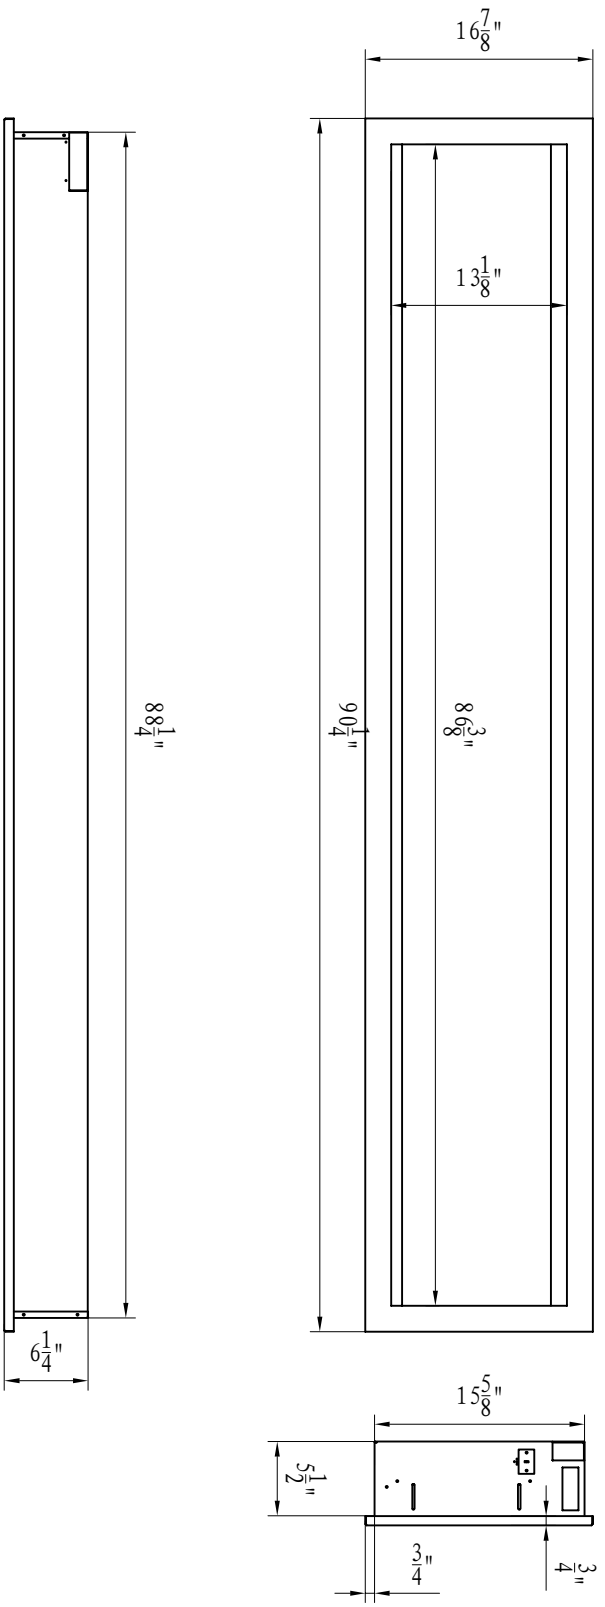

TECHNICAL SPECIFICATIONS

VOLTS	120 V
AMPS	10 A
WATTS	1200 wats
HEATER	HIGH 1200 wats LOW 600 wats
FLAME AND TRAY	25 wats
LAMPS	5 wats
TOTAL WATTS	30 wats
ROTOR MOTOR	1 at 5 wats
HEIGHT, W/DTH, DEPTH	15 <sup>5</sup> / <sub>8</sub> " x 88 <sup>1</sup> / <sub>4</sub> " x 5 <sup>3</sup> / <sub>2</sub> "
GLASS VIEWING OPENING	13 <sup>3</sup> / <sub>8</sub> " x 86 <sup>3</sup> / <sub>8</sub> "
SURROUND SIZE	16 <sup>7</sup> / <sub>8</sub> " x 90 <sup>1</sup> / <sub>4</sub> "
SHIPPING SIZE (H, W, D)	19 <sup>3</sup> / <sub>4</sub> " x 95 <sup>3</sup> / <sub>8</sub> " x 9"
SHIPPING WEIGHT	139.33lbs
UNIT	109.57lbs
GLASS FRONT	Included
PLUG LOCATION	Left Side
CORD LENGTH	76"
APPROX. HEATING AREA	400 sq ft

*Amartii*  
SYMMETRY

SERIES	MODEL	REV.
SYMMETRY-3	SYM-88	1
SCALE 1"=1'-0"	DATE: 27/9/2021	SHEET 1 OF 1