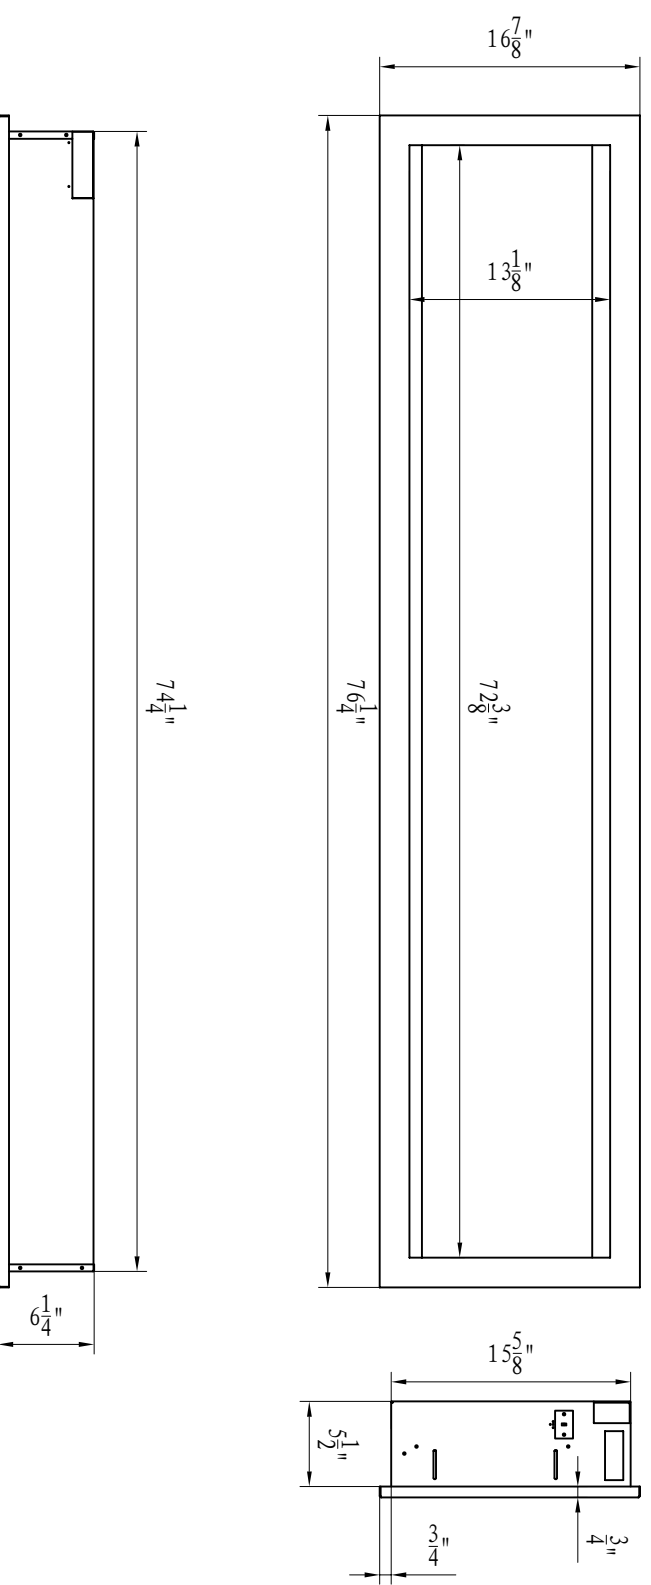

TECHNICAL SPECIFICATIONS

VOLTS	120 V	
AMPS	10 A	
WATTS	1200 watts	
HEATER	HIGH	1200 watts
	LOW	600 watts
FLAME AND TRAY LAMPS	TOP LIGHT	24 watts
	TOTAL WATTS	4 watts
ROTOR MOTOR	1 at 5 watts	
HEIGHT, WIDTH, DEPTH	15 ⁵ / ₈ " x 7 ¹ / ₄ " x 5 ¹ / ₂ "	
GLASS VIEWING OPENING	13 ¹ / ₈ " x 7 ³ / ₈ "	
SURROUND SIZE	16 ⁷ / ₈ " x 7 ¹ / ₄ "	
SHIPPING SIZE (H,W,D)	19 ³ / ₄ " x 8 ¹ / ₈ " x 9"	
SHIPPING WEIGHT	UNIT	117.28lbs
	GLASS FRONT	88.18lbs
PLUG LOCATION	Included	
CORD LENGTH	Left Side	
APPROX. HEATING AREA	76"	
	400 sq ft	

Amartii
SYMMETRY

SERIES	MODEL	REV.
SYMMETRY-3	SYM-74	1
SCALE 1"=1'-0"	DATE: 27/9/2021	SHEET 1 OF 1