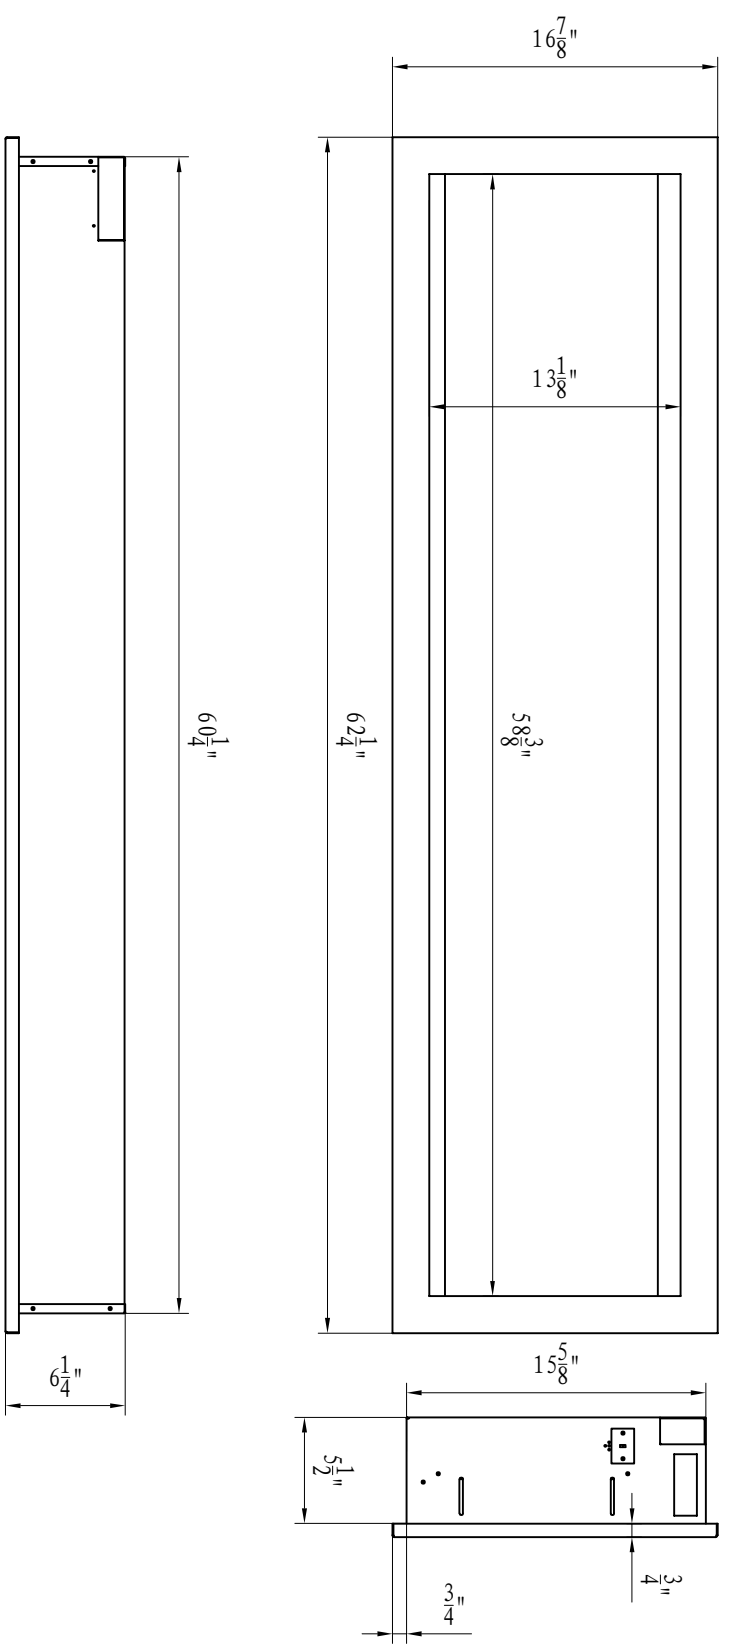

TECHNICAL SPECIFICATIONS

VOLTS	120 V
AMPS	10 A
WATTS	1200 watts
HEATER	HIGH 1200 watts LOW 600 watts
FLAME AND TRAY	22.5 watts
LAMPS	TOP LIGHT 3.2 watts TOTAL WATTS 25.7 watts
ROTOR MOTOR	1 at 5 watts
HEIGHT, W/DTH, DEPTH	15 5/8" x 60 1/4" x 5 1/2"
GLASS VIEWING OPENING	13 1/8" x 58 3/8"
SURROUND SIZE	16 7/8" x 62 1/4"
SHIPPING SIZE (H, W, D)	19 3/4" x 67 1/8" x 9"
SHIPPING WEIGHT	94.58 lbs
GLASS FRONT UNIT	74.74 lbs
PLUG LOCATION	Included
CORD LENGTH	Left Side 76"
APPROX. HEATING AREA	400 sq ft

*Symmetry*  
SYMMETRY

SERIES	MODEL	REV.
SYMMETRY-3	SYM-60	1
SCALE 1"=1'-0"	DATE: 27/9/2021	SHEET 1 OF 1