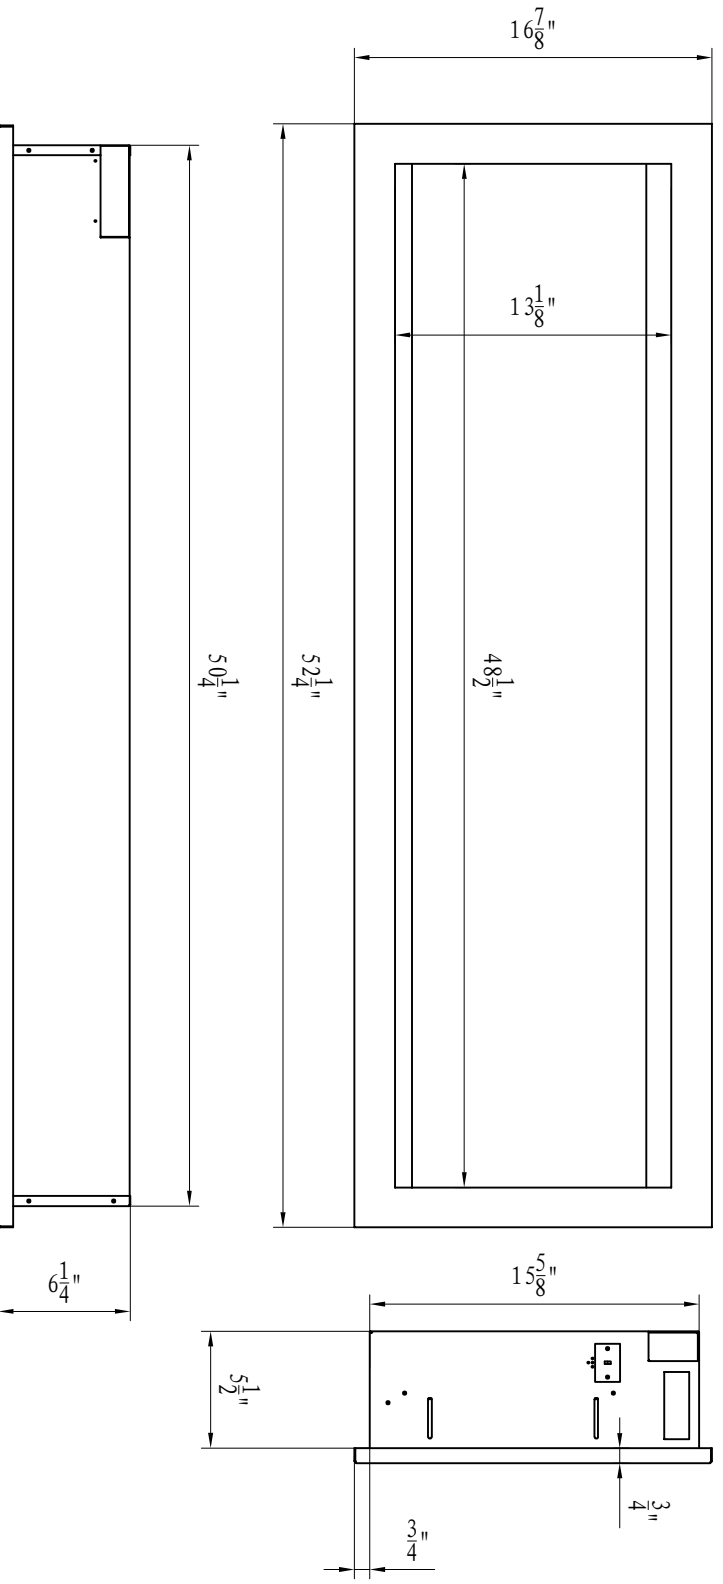

TECHNICAL SPECIFICATIONS

VOLTS	120 V
AMPS	10 A
WATTS	1200 watts
HEATER	HIGH 1200 watts LOW 600 watts
FLAME AND TRAY	21 watts
LAMPS	3.5 watts
TOTAL WATTS	24.5 watts
ROTOR MOTOR	1 at 5 watts
HEIGHT, WIDTH, DEPTH	15 5/8" x 50 1/4" x 5 1/2"
GLASS VIEWING OPENING	13 1/8" x 48 1/2"
SURROUND SIZE	16 7/8" x 52 1/4"
SHIPPING SIZE (H, W, D)	19 3/4" x 57 1/8" x 9"
SHIPPING WEIGHT	82.89 lbs
UNIT	64.37 lbs
GLASS FRONT	Included
PLUG LOCATION	Left Side
CORD LENGTH	76"
APPROX. HEATING AREA	400 sq ft

Amartie
SYMMETRY

SERIES	MODEL	REV.
SYMMETRY-3	SYM-50	1
SCALE 1"=1'-0"	DATE: 27/9/2021	SHEET 1 OF 1