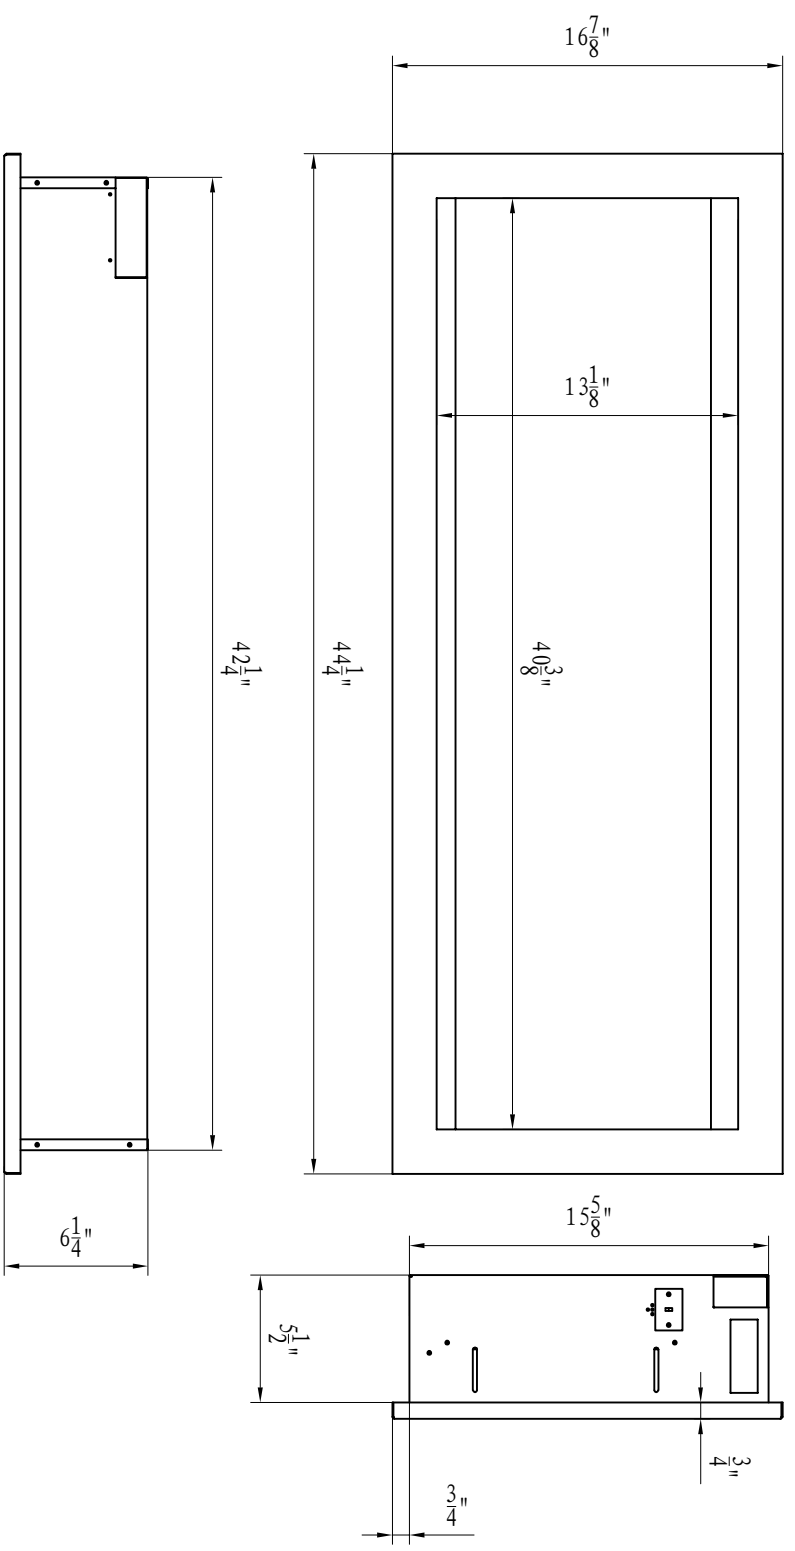

TECHNICAL SPECIFICATIONS

VOLTS	120 V	
AMPS	10 A	
WATTS	1200 watts	
HEATER	HIGH	1200 watts
	LOW	600 watts
FLAME AND TRAY LAMPS	FLAME AND TRAY	18.5 watts
	TOP LIGHT	2 watts
TOTAL WATTS	20.5 watts	
ROTOR MOTOR	1 at 5 watts	
HEIGHT, W/DTH, DEPTH	15 5/8" x 42 1/4" x 5 1/2"	
GLASS VIEWING OPENING	13 1/8" x 40 3/8"	
SURROUND SIZE	16 7/8" x 44 1/4"	
SHIPPING SIZE (H, W, D)	19 3/4" x 49 1/8" x 9"	
SHIPPING WEIGHT	UNIT	71.21 lbs
	GLASS FRONT	56.22 lbs
PLUG LOCATION	Included	
CORD LENGTH	Left Side	76"
APPROX. HEATING AREA		400 sq ft

Amartie
SYMMETRY

SERIES	MODEL	REV.
SYMMETRY-3	SYM-42	1
SCALE 1"=1'-0"	DATE: 27/9/2021	SHEET 1 OF 1