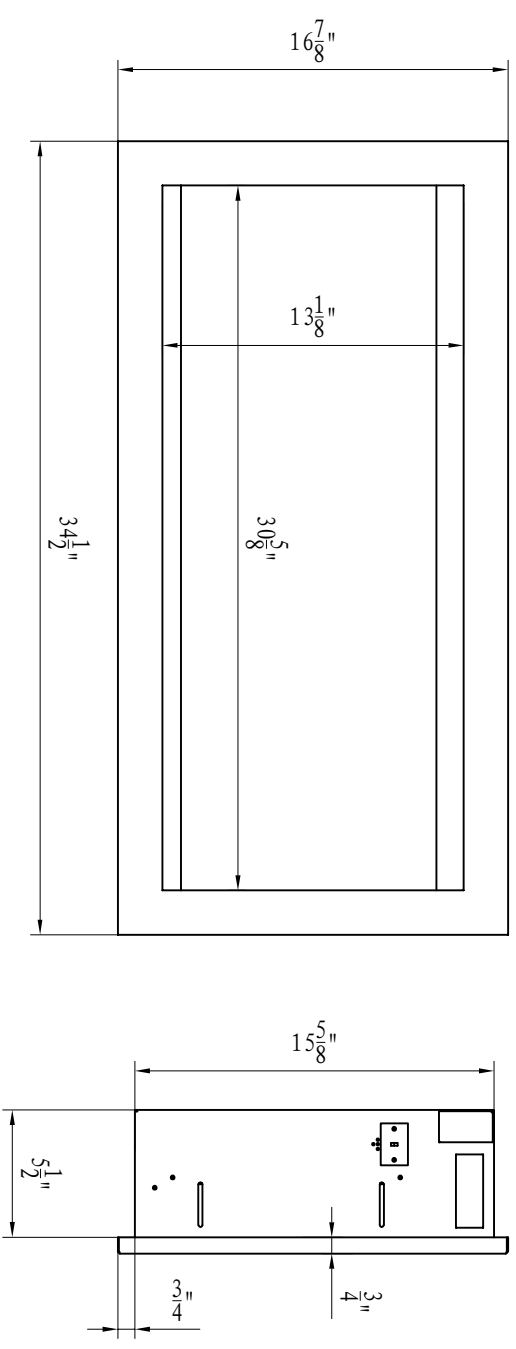

TECHNICAL SPECIFICATIONS

VOLTS	120 V
AMPS	10 A
WATTS	1200 watts
HEATER	HIGH 1200 watts LOW 600 watts
FLAME AND TRAY	14.2 watts
LAMPS	1.5 watts
TOTAL WATTS	15.7 watts
ROTOR MOTOR	1 at 5 watts
HEIGHT, WIDTH, DEPTH	15 5/8" x 32 3/8" x 5 1/2"
GLASS VIEWING OPENING	13 1/8" x 30 5/8"
SURROUND SIZE	16 7/8" x 34 1/2"
SHIPPING SIZE (H, W, D)	19 3/4" x 39 5/8" x 9"
SHIPPING WEIGHT	59.30 Lbs
GLASS FRONT	46.08 Lbs
PLUG LOCATION	Included
CORD LENGTH	Left Side 76"
APPROX. HEATING AREA	400 sq ft

Symmetry
SYMMETRY

SERIES	MODEL	REV.
SYMMETRY-3	SYM-34	1
SCALE 1"=1'-0"	DATE: 27/9/2021	SHEET 1 OF 1