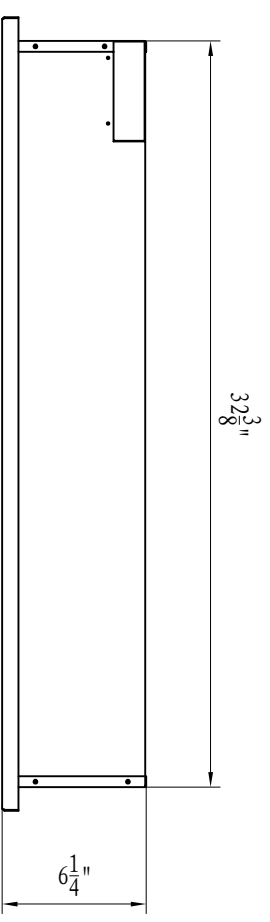

TECHNICAL SPECIFICATIONS

VOLTS	120 V
AMPS	10 A
WATTS	1200 watts
HEATER	HIGH 1200 watts LOW 600 watts
FLAME AND TRAY	14.2 watts
LAMPS	1.5 watts
TOTAL WATTS	15.7 watts
ROTOR MOTOR	1 at 5 watts
HEIGHT, WIDTH, DEPTH	15 5/8" x 32 3/8" x 5 1/2"
GLASS VIEWING OPENING	13 1/8" x 30 5/8"
SURROUND SIZE	16 7/8" x 34 1/2"
SHIPPING SIZE (H, W, D)	19 3/4" x 39 5/8" x 9"
SHIPPING WEIGHT	59.30 Lbs
GLASS FRONT	46.08 Lbs
PLUG LOCATION	Included
CORD LENGTH	Left Side 76"
APPROX. HEATING AREA	400 sq ft

Symmetry
SYMMETRY

SERIES	MODEL	REV.
SYMMETRY-3	SYM-34	1
SCALE 1"=1'-0"	DATE: 27/9/2021	SHEET 1 OF 1