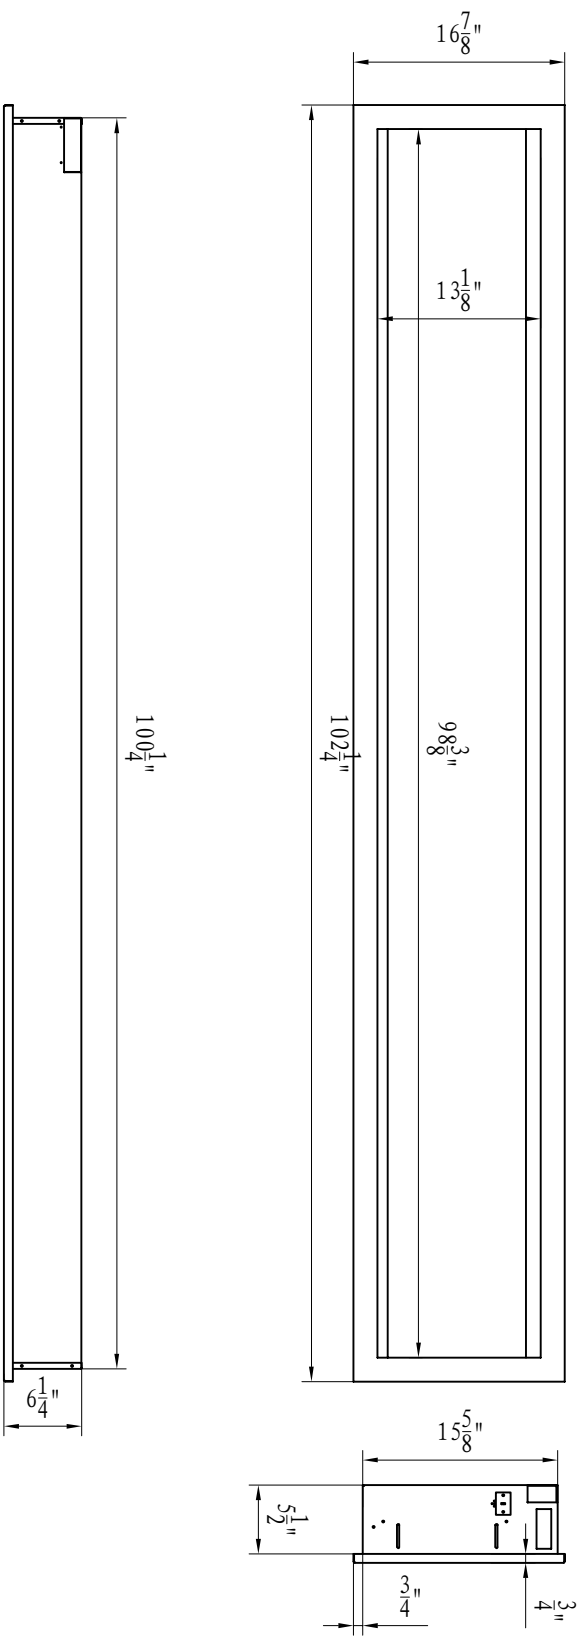

TECHNICAL SPECIFICATIONS

VOLTS	120 V
AMPS	10 A
WATTS	1200 watts
HEATER	HIGH 1200 watts LOW 600 watts
FLAME AND TRAY LAMPS	26 watts
TOP LIGHT	5 watts
TOTAL WATTS	31 watts
ROTOR MOTOR	1 at 5 watts
HEIGHT, WIDTH, DEPTH	15 5/8" x 100 1/4" x 5 1/2"
GLASS VIEWING OPENING	13 3/8" x 98 3/8"
SURROUND SIZE	16 7/8" x 102 1/4"
SHIPPING SIZE (H,W,D)	19 3/4" x 107 3/8" x 9"
SHIPPING WEIGHT	156.31 lbs
UNIT	122.80 lbs
GLASS FRONT	Included
PLUG LOCATION	Left Side
CORD LENGTH	76"
APPROX. HEATING AREA	400 sq ft

*Amantii*  
SYMMETRY

SERIES	MODEL	REV.
SYMMETRY-3	SYM-100	1
SCALE 1"=1'-0"	DATE: 27/9/2021	SHEET 1 OF 1